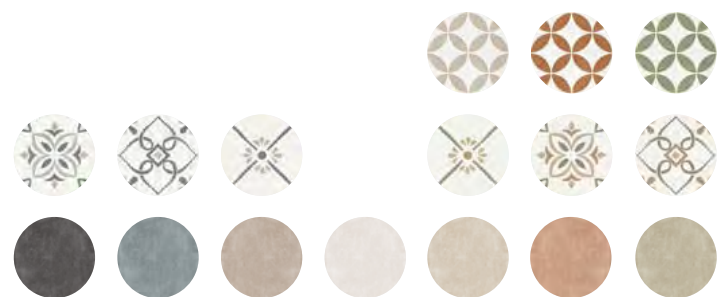

TECHNICAL CHARACTERISTICS

	MATT	GLOSS	SHADE VARIATION	SHOWER WALL	SHOWER FLOOR	FLOOR TRAFFIC	UNE-ENY 12633	ANSI A137.1	BS 7976-2
LAGOON	•	•	•	•	•	•	CI	>0,42	+36WET
LAGOON DECOR	•	•	•	•	•	•			
ING. LAGOON	•	•	•	•	•	•			

PACKING

UNIT	m²	PIECES m²	PIECES sq ft	PIECES BOX	m² BOX	sq ft BOX	WEIGHT BOX (kg)	WEIGHT BOX (lb)	BOXES PALLET	m² PALLET	sq ft PALLET	cm PALLET	THICKNESS (mm)	THICKNESS (inch)
LAGOON	•	68	6	34	0.5	5.38	9.67	21.32	120	60	645.83	120x80x90	9	0.35
LAGOON DECOR	•	68	6	34	0.5	5.38	9.67	21.32	120	60	645.83	120x80x90	9	0.35
ING. LAGOON	•	271	25	60	0.22	2.38	2.98	6.56	130	28.6	309.81	120x80x91	8.5	0.33